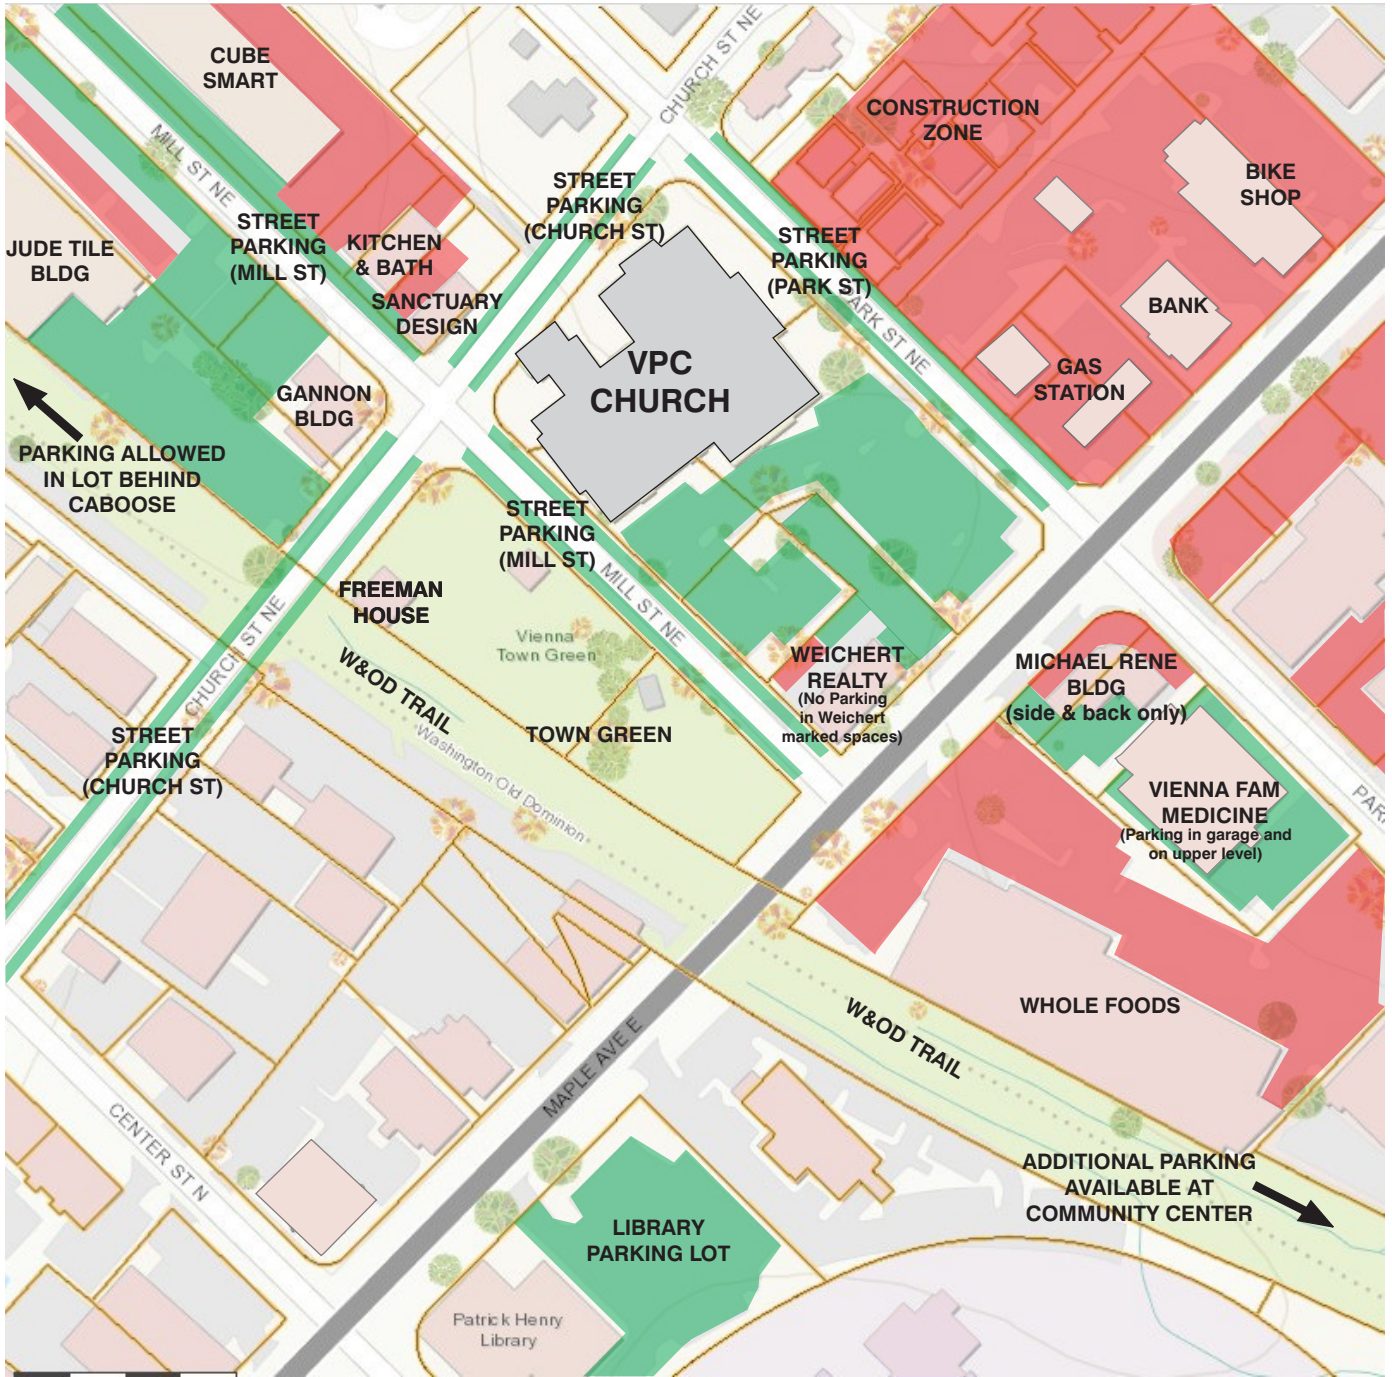

VPC Sunday Morning Parking Map

-  Parking Allowed
-  NO Parking